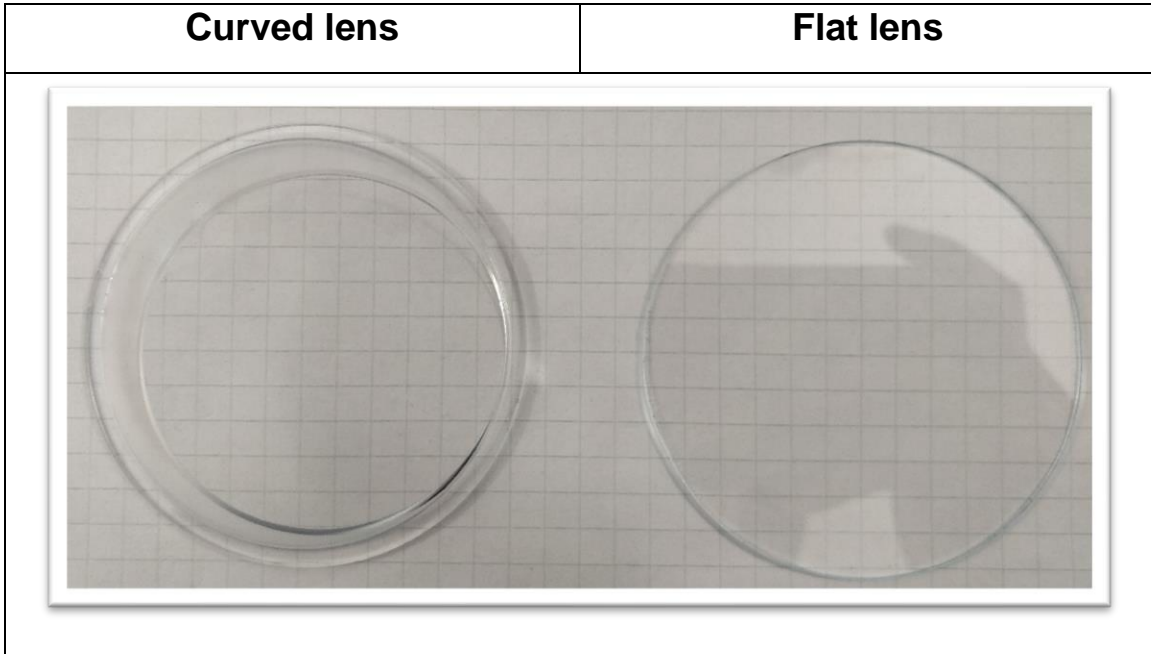

Lenses options

Note:

Only flat lenses can be tinted the colour you want.