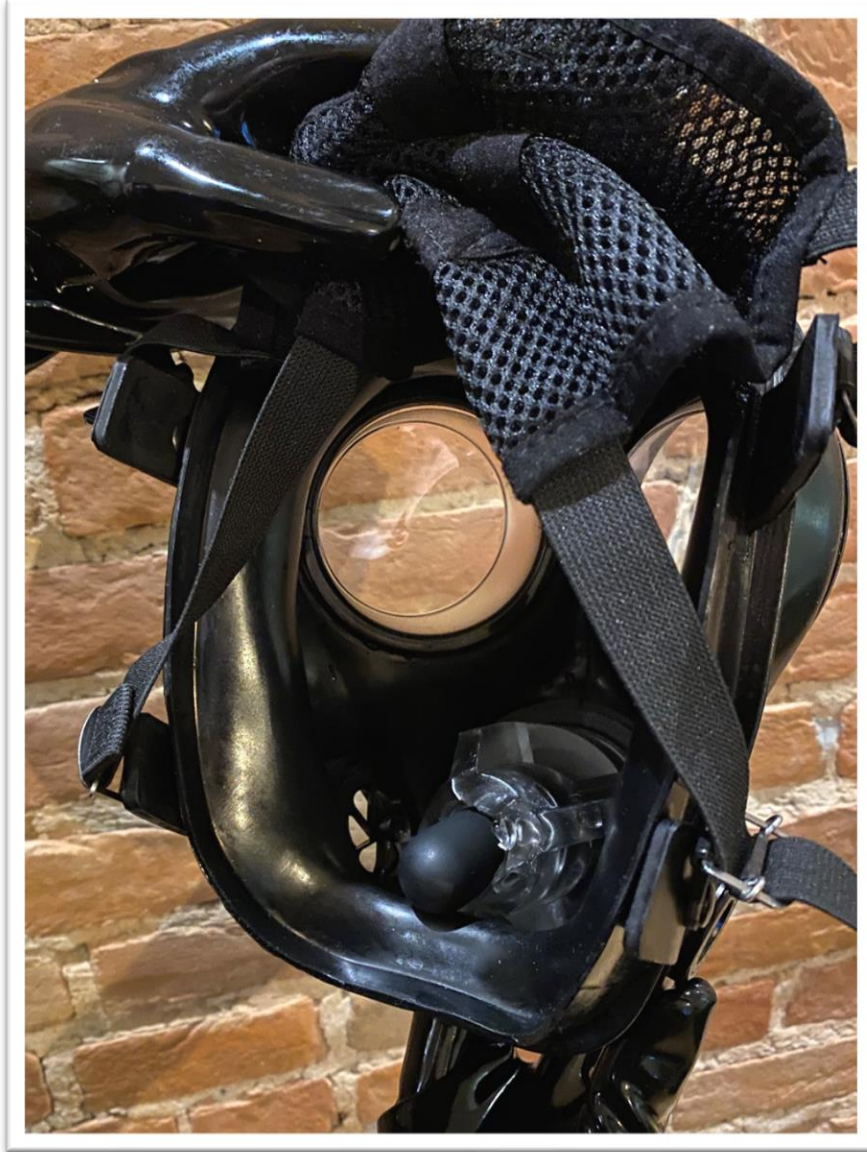

Note: All prices are in Canadian dollars

More pictures and details are available below.

The silicone insert is very easy to put on and off for cleaning but stay very stable during play. The blowjob mask is a one size fits all. The silicone insert is hollow, so the dick goes through and end in the mouth of the wearer. The mask is designed in such way that the inside end of the silicone insert slightly press on le lips of the wearer. The silicone insert is not restricting the lips in any way.

The silicone dildo can act as a gag and fit under the cap of the silicone insert. Once the cap is over it, it is locked inside the mask as long as the wearer is not able to rotate the cap... or someone else remove it. The 5" dildo slightly goes in the tip of the mouth and the 7" one really imposes its presence. Never use silicone lubricant on the dildo and never store the dildo inside the silicone insert during storage.

Lenses options

Note:

Only flat lenses can be tinted the colour you want.

Lenses cover and adapter

Mask with a lens cover on the left lens

Note:

The color of the adapter and the lenses cover (pointed) is customisable (but the color of the cap will be depending on the silicone insert you chose). For the adapter and the lenses cover you can choose from: white, blue, orange, pink, black, gray, blown, green or red.

Silicone dildo acting as gag

Visual of the inside of the mask with the 5'' dildo locked with the outside cap

Visual of the inside of the mask with the 7" dildo locked with the outside cap

Note:

Never use silicone lube with the dildo.